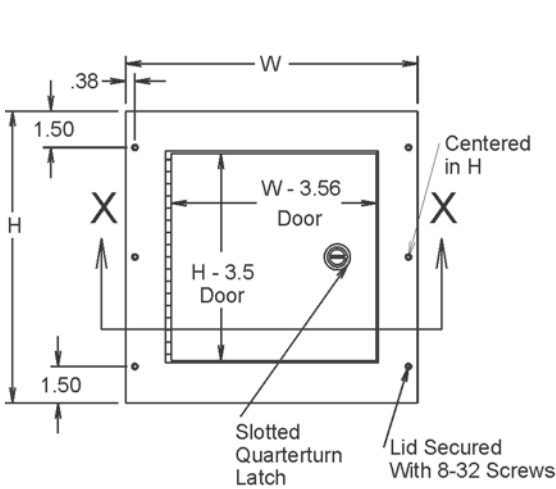

SECTION Y-Y

NOTES:

1. 3/8 - 16 x 1" Thread All studs are furnished for Customer supplied Plywood sub panel. (Schaefer's Electrical Enclosures, Inc. doesn't offer Plywood Sub panels)