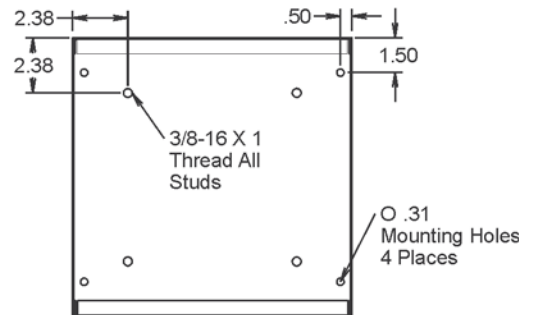

Catalog Number	Enclosure Size H x W x D (inches)	Shpg. Wt.
Flush Mounted Cabinets		
SPTFM-12124	12 x 12 x 4	11
SPTFM-15124	15 x 12 x 4	13
SPTFM-15154	15 x 15 x 4	16
SPTFM-18124	18 x 12 x 4	15
SPTFM-18154	18 x 15 x 4	19
SPTFM-18184	18 x 18 x 4	22
SPTFM-24124	24 x 12 x 4	20
SPTFM-24154	24 x 15 x 4	25
SPTFM-24184	24 x 18 x 4	31
SPTFM-24244	24 x 24 x 4	41
SPTFM-12126	12 x 12 x 6	12
SPTFM-15126	15 x 12 x 6	15
SPTFM-15156	15 x 15 x 6	18
SPTFM-18126	18 x 12 x 6	17
SPTFM-18156	18 x 15 x 6	21
SPTFM-18186	18 x 18 x 6	24
SPTFM-24126	24 x 12 x 6	27
SPTFM-24156	24 x 15 x 6	27
SPTFM-24186	24 x 18 x 6	34
SPTFM-24246	24 x 24 x 6	44

SPTSM

SECTION Y-Y

SECTION X-X

SPTFM

SECTION Y-Y

SECTION X-X

NOTES:

1. 3/8 - 16 x 1" Thread All studs are furnished for Customer supplied Plywood sub panel. (Schaefer's Electrical Enclosures, Inc. doesn't offer Plywood Sub panels)