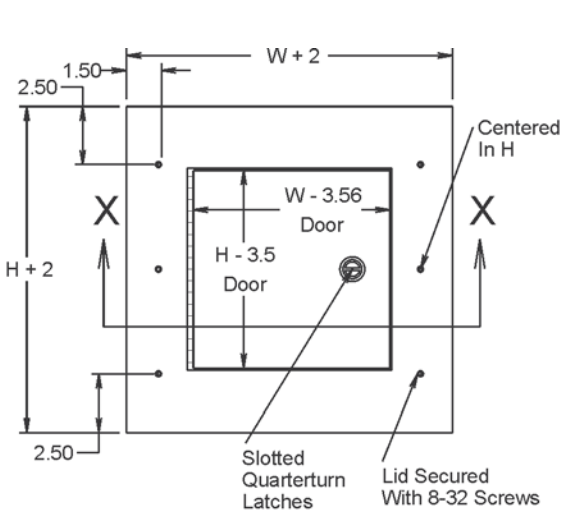

APPLICATIONS - Communication wiring panels and junction or terminal units.

CONSTRUCTION - Fabricated from 16 and 14 gauge carbon steel with 12 gauge frame on flush mount enclosures. Enclosures features:

Catalog Number	Enclosure Size H x W x D (inches)	Shpg. Wt.
Flush Mounted Cabinets		
SPTFM-12124	12 x 12 x 4	11
SPTFM-15124	15 x 12 x 4	13
SPTFM-15154	15 x 15 x 4	16
SPTFM-18124	18 x 12 x 4	15
SPTFM-18154	18 x 15 x 4	19
SPTFM-18184	18 x 18 x 4	22
SPTFM-24124	24 x 12 x 4	20
SPTFM-24154	24 x 15 x 4	25
SPTFM-24184	24 x 18 x 4	31
SPTFM-24244	24 x 24 x 4	41
SPTFM-12126	12 x 12 x 6	12
SPTFM-15126	15 x 12 x 6	15
SPTFM-15156	15 x 15 x 6	18
SPTFM-18126	18 x 12 x 6	17
SPTFM-18156	18 x 15 x 6	21
SPTFM-18186	18 x 18 x 6	24
SPTFM-24126	24 x 12 x 6	27
SPTFM-24156	24 x 15 x 6	27
SPTFM-24186	24 x 18 x 6	34
SPTFM-24246	24 x 24 x 6	44

SPTSM

SECTION Y-Y

SECTION X-X

SPTFM

SECTION Y-Y

SECTION X-X

NOTES:

1. 3/8 - 16 x 1" Thread All studs are furnished for Customer supplied Plywood sub panel. (Schaefer's Electrical Enclosures, Inc. doesn't offer Plywood Sub panels)