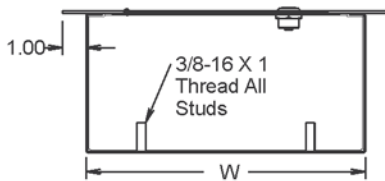

Catalog Number	Enclosure Size H x W x D (inches)	Shpg. Wt.
Flush Mounted Cabinets		
SPTFM-12124	12 x 12 x 4	11
SPTFM-15124	15 x 12 x 4	13
SPTFM-15154	15 x 15 x 4	16
SPTFM-18124	18 x 12 x 4	15
SPTFM-18154	18 x 15 x 4	19
SPTFM-18184	18 x 18 x 4	22
SPTFM-24124	24 x 12 x 4	20
SPTFM-24154	24 x 15 x 4	25
SPTFM-24184	24 x 18 x 4	31
SPTFM-24244	24 x 24 x 4	41
SPTFM-12126	12 x 12 x 6	12
SPTFM-15126	15 x 12 x 6	15
SPTFM-15156	15 x 15 x 6	18
SPTFM-18126	18 x 12 x 6	17
SPTFM-18156	18 x 15 x 6	21
SPTFM-18186	18 x 18 x 6	24
SPTFM-24126	24 x 12 x 6	27
SPTFM-24156	24 x 15 x 6	27
SPTFM-24186	24 x 18 x 6	34
SPTFM-24246	24 x 24 x 6	44

SPTSM

SECTION Y-Y

SECTION X-X

SPTFM

SECTION Y-Y

SECTION X-X

NOTES:

1. 3/8 - 16 x 1" Thread All studs are furnished for Customer supplied Plywood sub panel. (Schaefer's Electrical Enclosures, Inc. doesn't offer Plywood Sub panels)