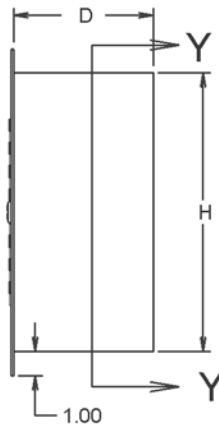

Catalog Number	Enclosure Size H x W x D (inches)	Shpg. Wt.
Flush Mounted Cabinets		
SPTFM-12124	12 x 12 x 4	11
SPTFM-15124	15 x 12 x 4	13
SPTFM-15154	15 x 15 x 4	16
SPTFM-18124	18 x 12 x 4	15
SPTFM-18154	18 x 15 x 4	19
SPTFM-18184	18 x 18 x 4	22
SPTFM-24124	24 x 12 x 4	20
SPTFM-24154	24 x 15 x 4	25
SPTFM-24184	24 x 18 x 4	31
SPTFM-24244	24 x 24 x 4	41
SPTFM-12126	12 x 12 x 6	12
SPTFM-15126	15 x 12 x 6	15
SPTFM-15156	15 x 15 x 6	18
SPTFM-18126	18 x 12 x 6	17
SPTFM-18156	18 x 15 x 6	21
SPTFM-18186	18 x 18 x 6	24
SPTFM-24126	24 x 12 x 6	27
SPTFM-24156	24 x 15 x 6	27
SPTFM-24186	24 x 18 x 6	34
SPTFM-24246	24 x 24 x 6	44

SPTSM

SECTION Y-Y

SECTION X-X

SPTFM

SECTION Y-Y

SECTION X-X

NOTES:

1. 3/8 - 16 x 1" Thread All studs are furnished for Customer supplied Plywood sub panel. (Schaefer's Electrical Enclosures, Inc. doesn't offer Plywood Sub panels)